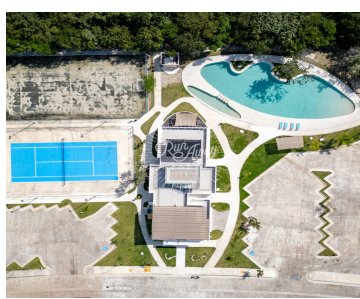

RAR 473- OVERSIZED CORNER LOT IN ALDEA UMM

https://runawayrealty.com

** The price of the lot is \$1,800,000 mxn, price in USD is for reference only*
Welcome to Your New Sanctuary in the Heart of Paradise Introducing an exciting opportunity to own a slice of tranquility in the newest gated community—a pristine, oversized corner lot that promises endless possibilities and an escape into serenity. Whether [...]

- Land
- Featured, Land
- 2131 sq ft

Basics

Category: Featured, Land

Type: Land

Area: 2131 sq ft