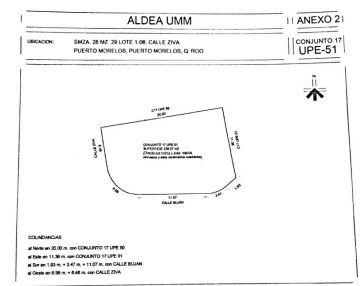

RAR 473- OVERSIZED CORNER LOT IN ALDEA UMM

https://runawayrealty.com

** The price of the lot is \$1,800,000 mxn, price in USD is for reference only*
Welcome to Your New Sanctuary in the Heart of Paradise Introducing an exciting opportunity to own a slice of tranquility in the newest gated community—a pristine, oversized corner lot that promises endless possibilities and an escape into serenity. Whether [...]

- Land
- Featured, Land
- 2131 sq ft

Basics

Category: Featured, Land

Type: Land

Area: 2131 sq ft