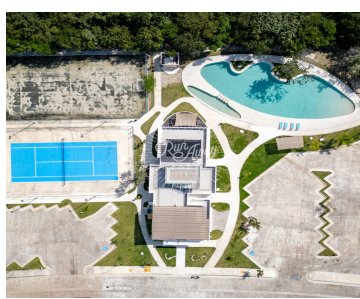

# RAR 473- OVERSIZED CORNER LOT IN ALDEA UMM

https://runawayrealty.com

\*\* The price of the lot is \$1,800,000 mxn, price in USD is for reference only\*  
Welcome to Your New Sanctuary in the Heart of Paradise Introducing an exciting opportunity to own a slice of tranquility in the newest gated community—a pristine, oversized corner lot that promises endless possibilities and an escape into serenity. Whether [...]