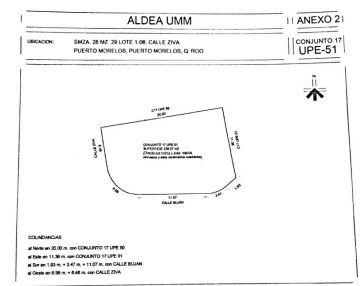

# RAR 473- OVERSIZED CORNER LOT IN ALDEA UMM

https://runawayrealty.com

\*\* The price of the lot is \$1,800,000 mxn, price in USD is for reference only\*  
Welcome to Your New Sanctuary in the Heart of Paradise Introducing an exciting opportunity to own a slice of tranquility in the newest gated community—a pristine, oversized corner lot that promises endless possibilities and an escape into serenity. Whether [...]

- Land
- all properties, featured
- 2131 sq ft

## Basics

**Type:** Land

**Area:** 2131 sq ft

**Date added:** Added 2 months ago

**Category:** all properties, featured